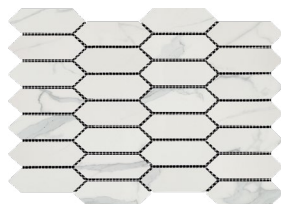

TERP2642
2" x 2" Kendal
Polished
11.75" x 11.75" Mesh - 0.959
Sqft/Sheet

TERM2249
2" Kendal Honeycomb
Polished
10.5" x 11" - 0.802083 sqft/sheet

TERP4827
Kendal Small Picket Matte
10.625" x 13.5" Mesh - 0.996093 Sqft/Sheet